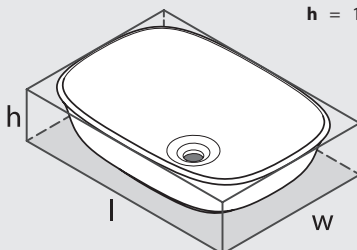

Collections connexes / Colecciones relacionadas

Amiata

Florin faucet - FLO-11

Amiata 60

VB-AMT-60-NO / VB-AMT60-xx-NO

Top view

Front view

Side view

Section AA

*All measurements subject to +/-5% tolerance

l = 600mm / 23⁵/₈"
w = 413mm / 16¹/₄"
h = 157mm / 6¹/₈"

.dwg | .dxf | .skp www.vandabaths.com

Massachusetts Code: Approved
 cUPC Listing by IAPMO: File No. 6970