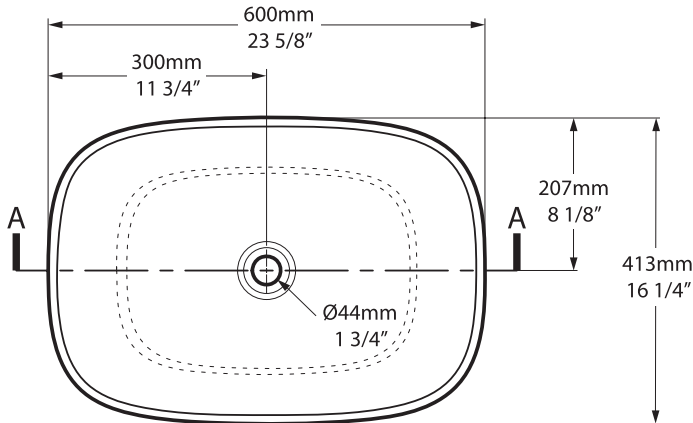

Collections connexes / Colecciones relacionadas

Amiata

Florin faucet - FLO-11

Amiata 60

VB-AMT-60-NO / VB-AMT60-xx-NO

Top view

Front view

Side view

Section AA

*All measurements subject to +/-5% tolerance

l = 600mm / 23⁵/₈"
w = 413mm / 16¹/₄"
h = 157mm / 6¹/₈"

.dwg | .dxf | .skp www.vandabaths.com

Massachusetts Code: Approved
 cUPC Listing by IAPMO: File No. 6970