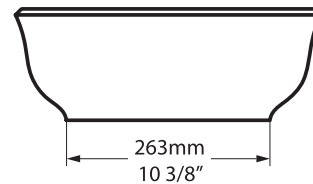

Collections connexes / Colecciones relacionadas

Amiata

Florin faucet - FLO-11

Amiata 60

VB-AMT-60-NO / VB-AMT60-xx-NO

Top view

Front view

Side view

Section AA

*All measurements subject to +/-5% tolerance

l = 600mm / 23⁵/₈"
w = 413mm / 16¹/₄"
h = 157mm / 6¹/₈"

.dwg | .dxf | .skp www.vandabaths.com

Massachusetts Code: Approved
 cUPC Listing by IAPMO: File No. 6970