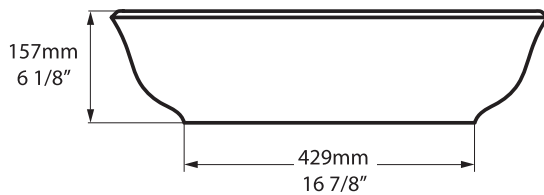

Collections connexes / Colecciones relacionadas

Amiata

Florin faucet - FLO-11

Amiata 60

VB-AMT-60-NO / VB-AMT60-xx-NO

Top view

Front view

Side view

Section AA

*All measurements subject to +/-5% tolerance

l = 600mm / 23⁵/₈"
w = 413mm / 16¹/₄"
h = 157mm / 6¹/₈"

.dwg | .dxf | .skp www.vandabaths.com

Massachusetts Code: Approved
 cUPC Listing by IAPMO: File No. 6970